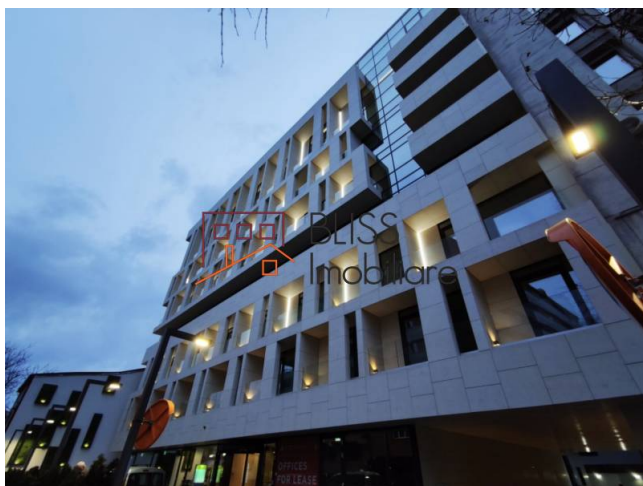

Updated on 30 Octombrie 2025

Office space

 Eminescu Office, Eminescu, Bucharest

Web Reference

#109423

<http://3.72.183.126/en/office-space-for-rent-eminescu-bucharest-109423>

Description

4th Floor – 300 sqm in Eminescu Office

Central location and flexible modern layout

The 4th floor of Eminescu Office offers 300 sqm of modern office space, ideal for companies seeking a customizable and efficient working environment in a central Bucharest location.

The building provides modern lifts, centralized HVAC, controlled access, and dedicated parking spaces.

Located on Mihai Eminescu Street, near Piața Romană and Dorobanți, it ensures excellent visibility and connectivity to all major business and residential areas in central Bucharest.

Location

Photos