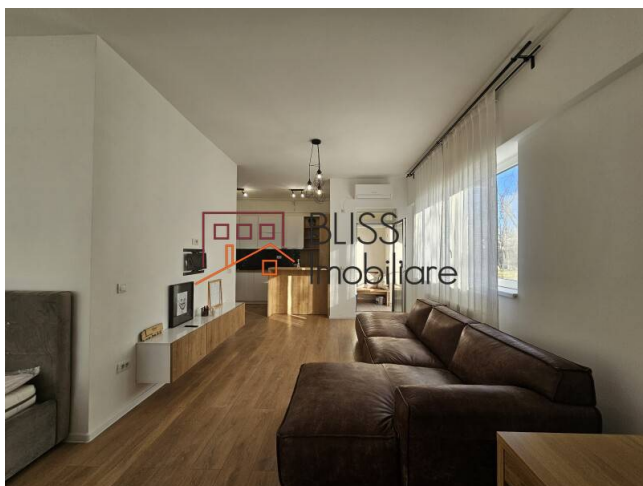

Updated on 28 Ianuarie 2025

studio apartment

Park_Residences 6, Baneasa Metav, Bucharest

Web Reference

#124471

<http://3.72.183.126/en/studio-apartment-for-rent-baneasa-sisesti-jandarmerie-straulesti-sector-1-bucharest-124471>

Description

The apartment, located on the ground floor, is part of a residential complex built in 2021, in a quiet area of the Aviatiei/Băneasa neighborhood.

It offers a usable area of 45 sqm and a 4.4 sqm balcony.

This modern apartment is ideal for those seeking a peaceful environment, combined with the convenience of being in one of the city's most sought-after areas.

With contemporary finishes and a well-designed layout, it provides both comfort and functionality.