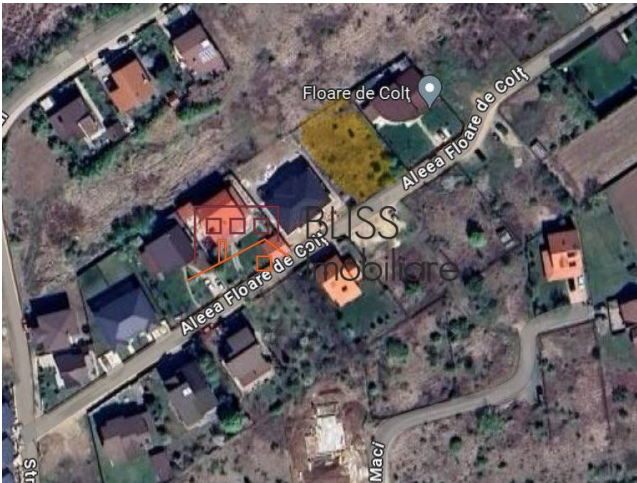

Updated on 10 Iunie 2026

Land 800 m²;

📍 Corbeanca Petresti, Bucharest / Ilfov

89,600 EUR
112 EUR / m²

Web Reference
#905934

<http://3.72.183.126/en/land-for-sale-corbeanca-bucharest-ilfov-905934>

Land details

| | |
|-----------------|--------------------|
| Land type | Constructible land |
| Size | 800 m ² |
| Street openings | 24 m |

Utilities

💡 Electricity

🔥 Natural gas

Location